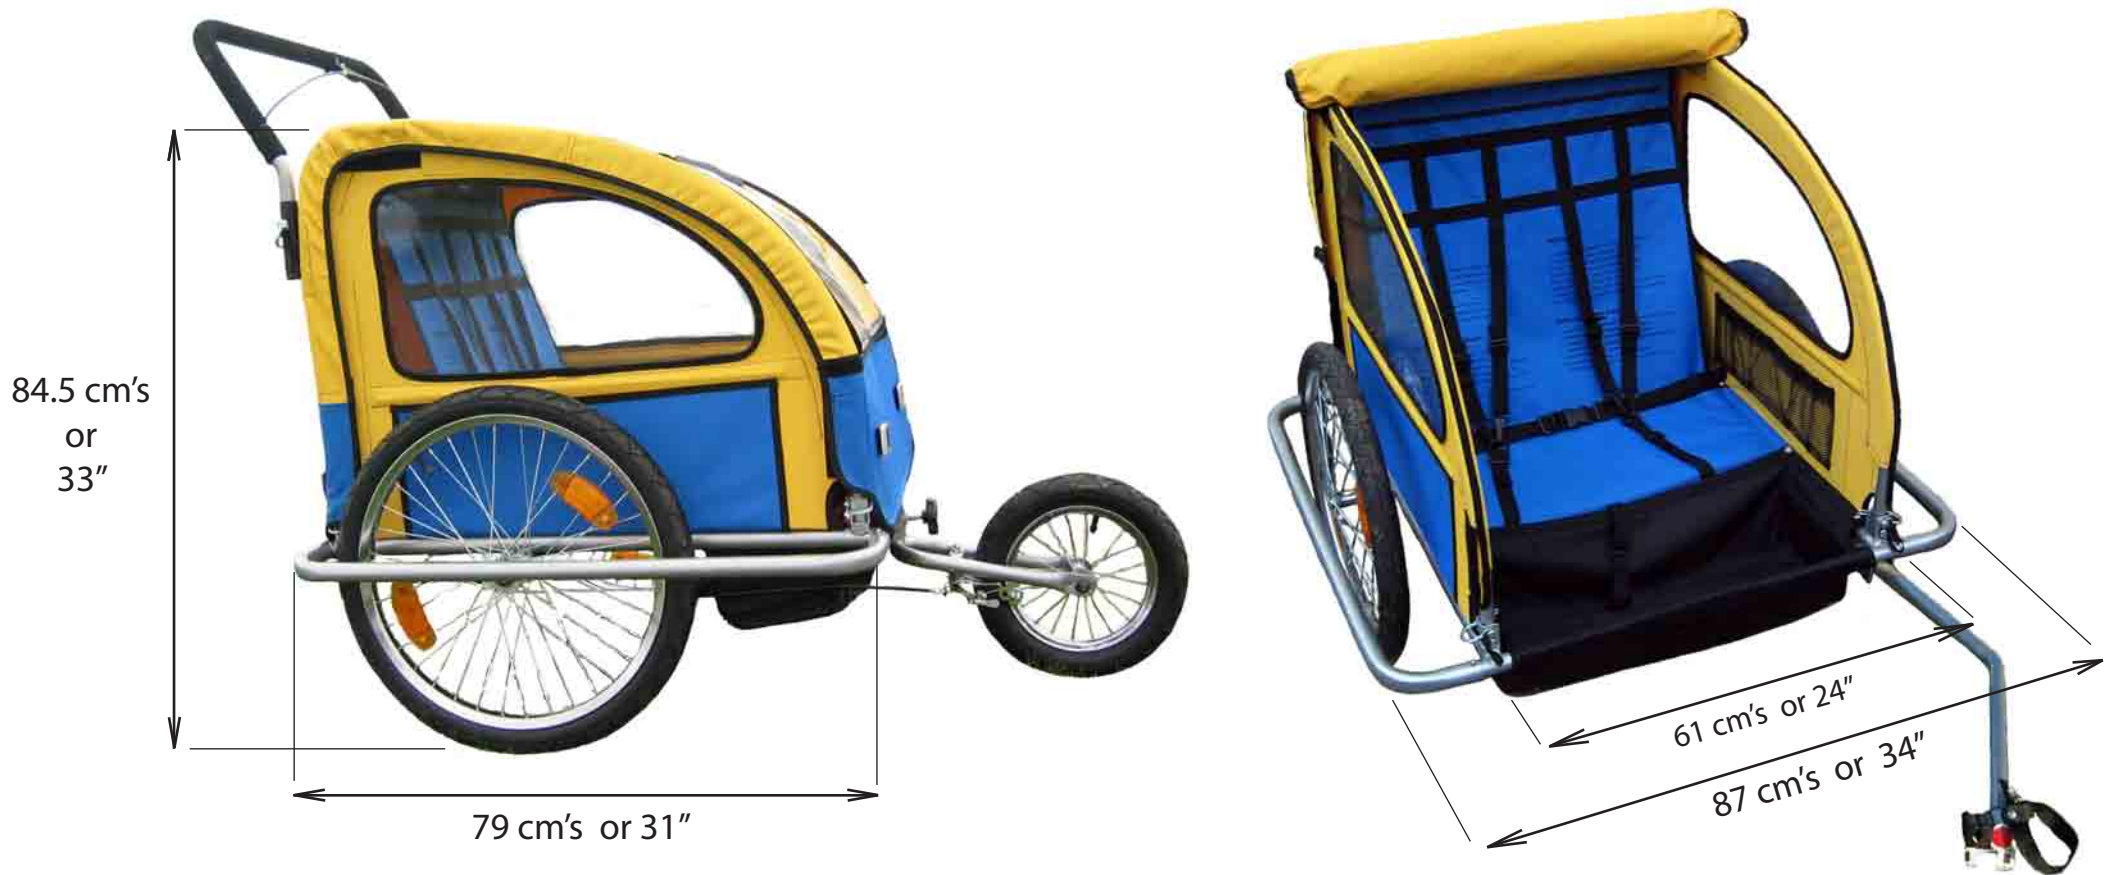

BICYCLE TRAILER DIMENSIONS

Passenger Compartment - 59 cm high x 74 cm Long x 60 cm wide (23"H x 29"L x 23.5"W)

Seat Height (base of the seat to the top of the trailer) is 60 cm